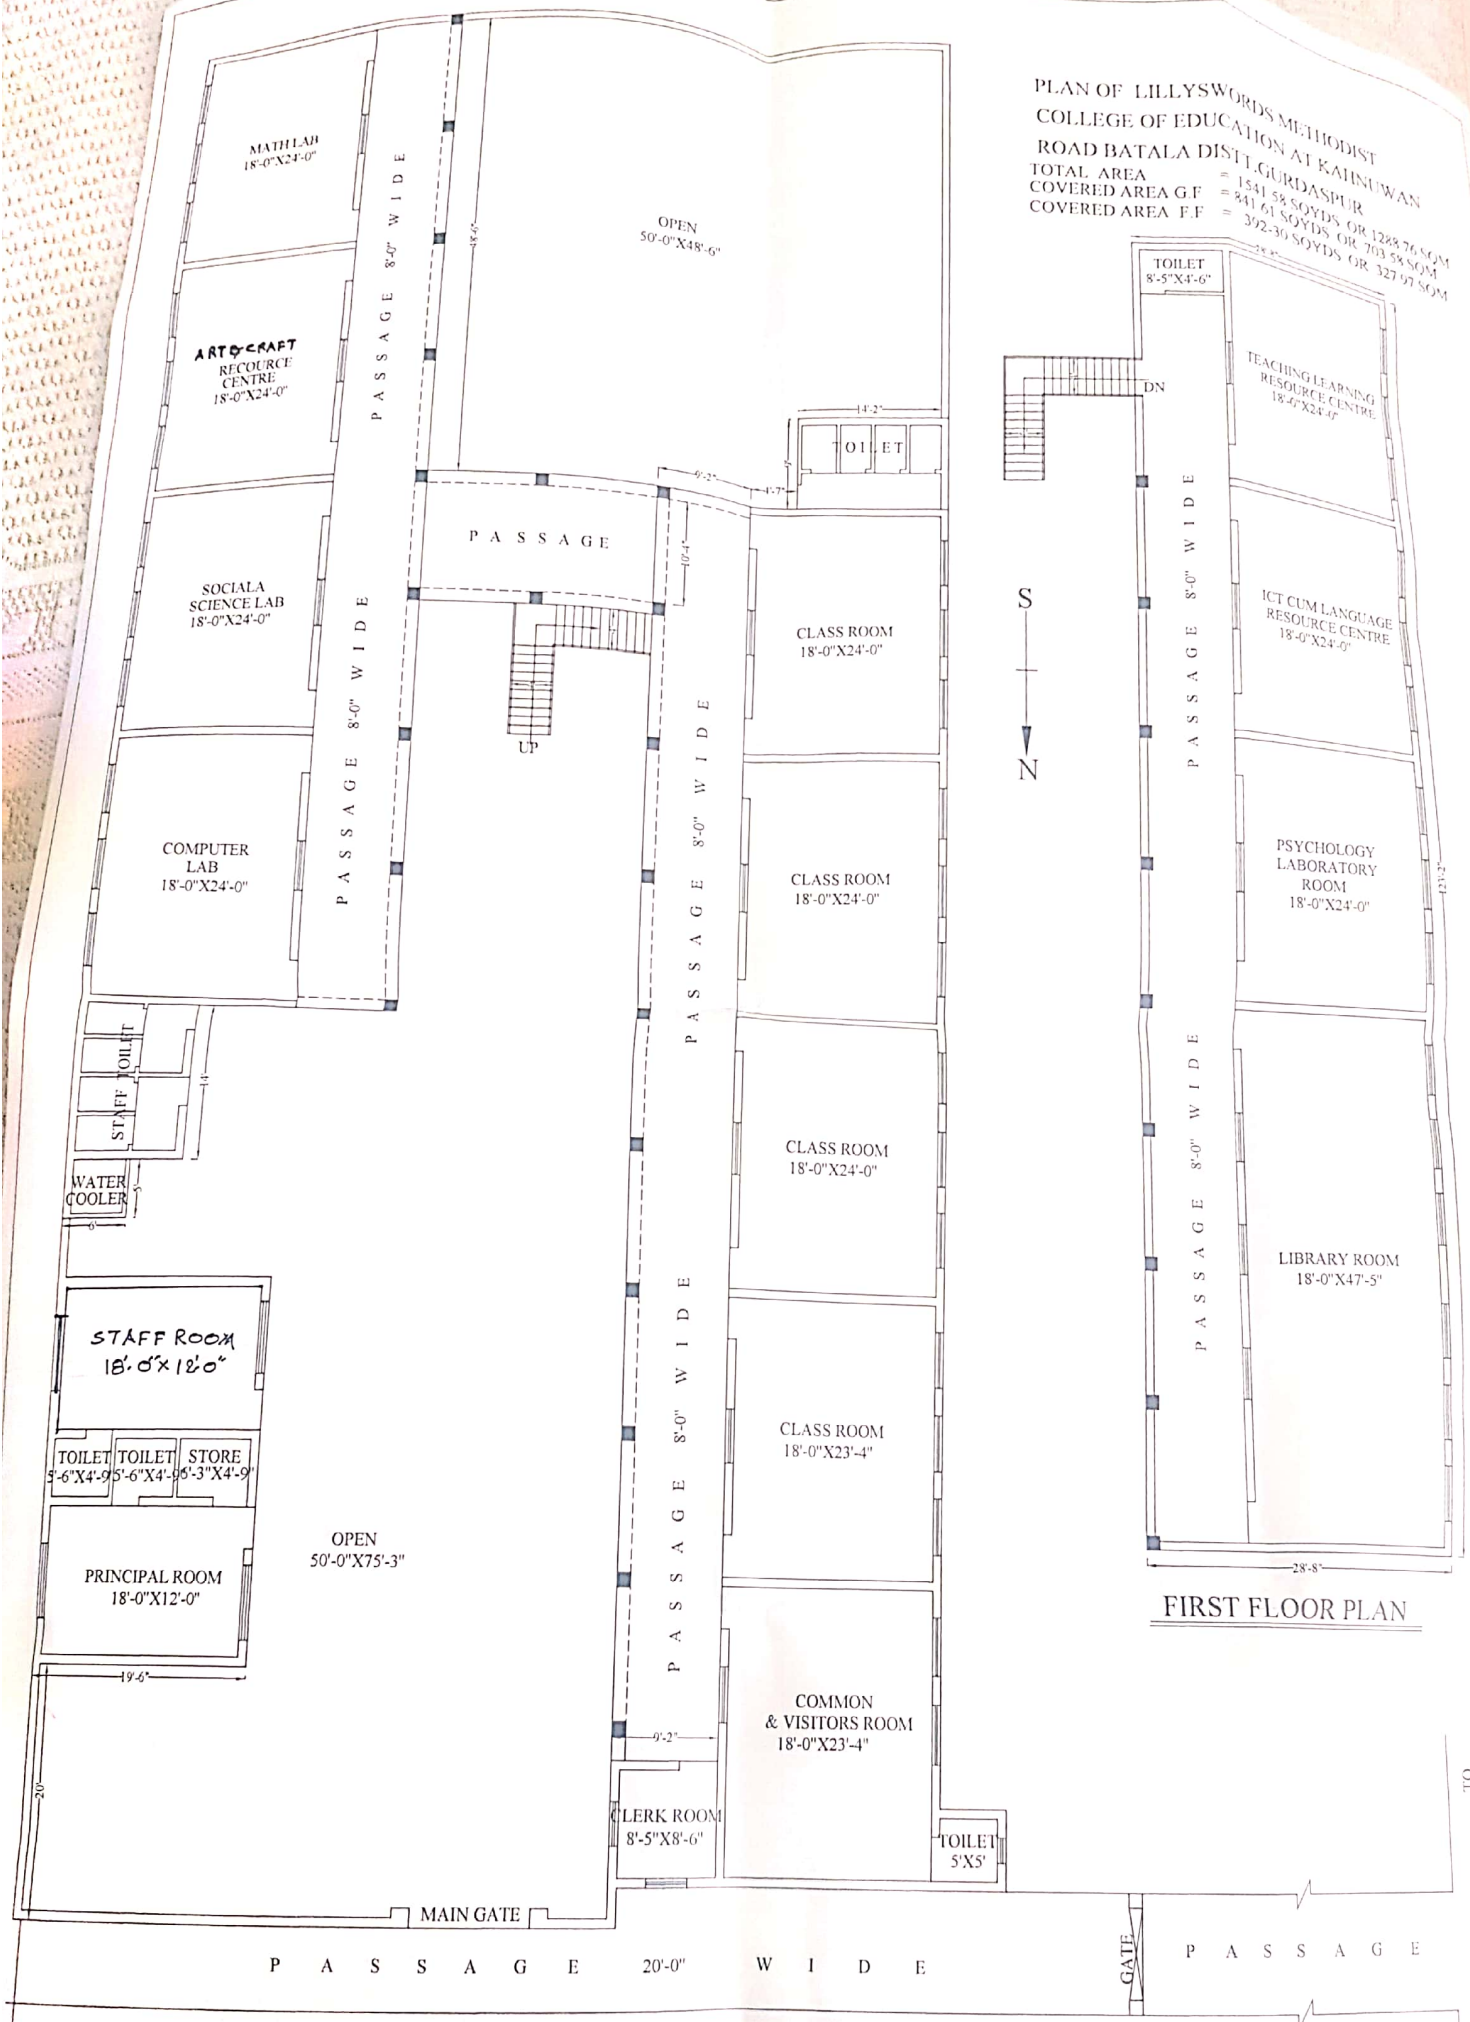

PLAN OF LILLYSWORDS METHODIST
 COLLEGE OF EDUCATION AT KAHINUWAN
 ROAD BATALA DIST. GURDASPUR
 TOTAL AREA = 1541.58 SOYDS OR 1288.76 SQM
 COVERED AREA G.F. = 841.61 SOYDS OR 703.58 SQM
 COVERED AREA F.F. = 392.30 SOYDS OR 327.97 SQM

GROUND FLOOR PLAN

FIRST FLOOR PLAN

KEEMTI LAL & ASSOCIATES

TO SIMBLE CHOWK
 KAHINUWAN ROAD
 KAHINUWAN